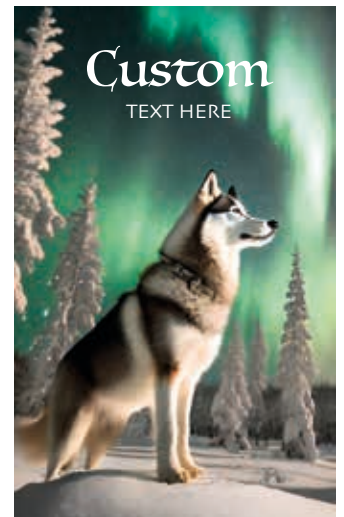

- **lap47**
  Lapland, Finland
- **mg117** magnet
- **kor30** postcard