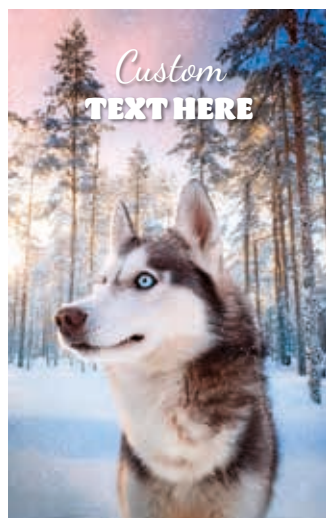

- **lap25**
  Finland, Lapland
- **mg107** magnet
- **kor12** postcard