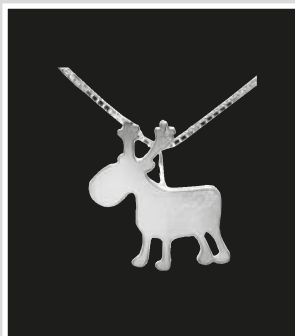

msr96

Stainless steel

Shining Moon
35x30 mm

9,90 €

Hold the jewelry in the sun
for 10 minutes and the
magical stone will start to
glow in the dark.

Ring10
Antler ring
"adjustable"
17,10 €

MSR70
Snowflake pendant
13 mm
19,50 €