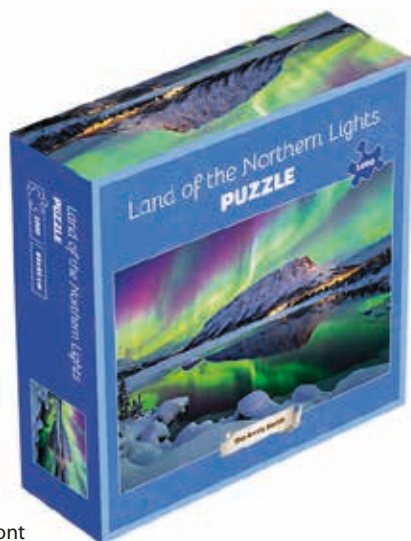

MA03
Lapland Berries
box 200 g
6,10 €

BLUEBERRY

CRANBERRY

CLOUDBERRY

Full selection: <https://hopeajaloste.fi/souvenirs>

THE WORLD'S BEST LICORICE!

3,46 € /150 g bag

VAT 0%

Land of the Northern Lights PUZZLE

VAT 0%

7,90 €

Front

Back

Puzzle size 68x48 cm.
Poster included.

The Arctic North

The charming Lapland of the North is located where Finland, Sweden and Norway meet.