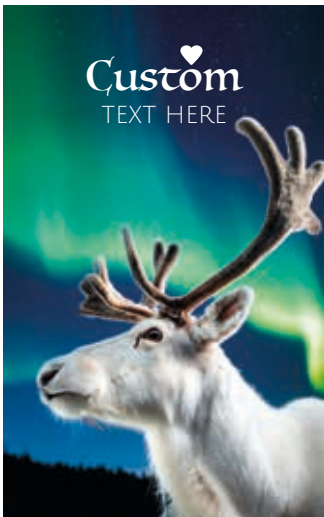

- **lap2**
  Lapland, Finland
- **mg116** magnet
- **kor25** postcard