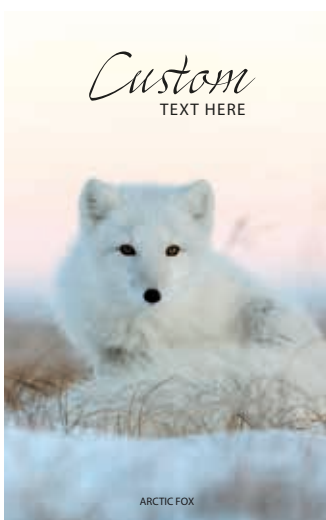

- **lap37**
  Lapland, Finland
  Arctic fox
- **mg105** magnet
- **kor9** postcard