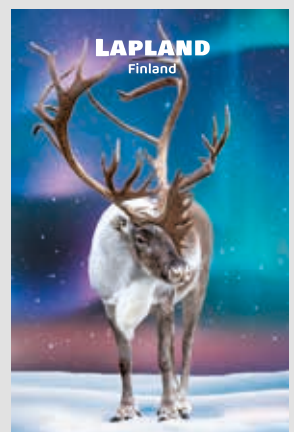

● **POSTCARDS**

Same themes as chocolate wrappers.

With your own image

Minimum quantity 100 pcs/theme

0,40 € (VAT 0%)