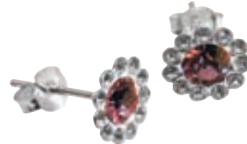

MS299
8 mm

MS304
8 mm

MS44
Black&Bright
11 mm
23,90/ pari

MS409
Feenix Glamour
11 mm
23,90/ pari

MS132
Rainbow Glamour
11 mm
23,90/ pari

MS410
Red Mirror Glamour
11 mm
23,90/ pari

MS480
Aqua Glamour
11 mm
23,90/ pari

MS408
Deep Green Glamour
11 mm
23,90/ pari

MS18
Glamour
11 mm
23,90/ pari

MS412
Little Pink Glamour
7 mm
15,90/ pari

MS411
Little Black&Bright
7 mm
15,90/ pari

MS513
Little Smoky Glamour
7 mm
15,90/ pari

MS414
Little Aqua Glamour
7 mm
15,90/ pari