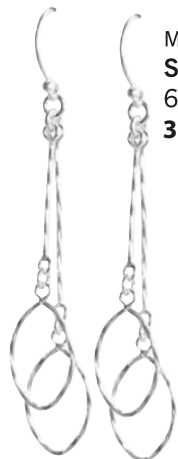

MS393
Silver Curve
65 mm
39,00/ pari

MS511
Silmut
64 mm
37,90/ pari